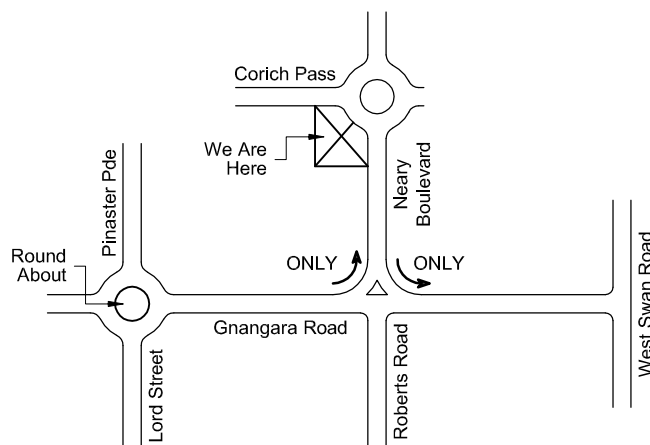

MUD MAP

NOT TO SCALE

ADDRESS:

SHOALWATER (DISPLAY @ NEARY BOULEVARD, THE VALE, AVELEY)

Cedar
Homes
Classic Timber Homes

152 Balcatta Road
Balcatta WA 6021
PH: (08) 9240 2125
FAX: (08) 9240 2126

All Designs ©Copyright