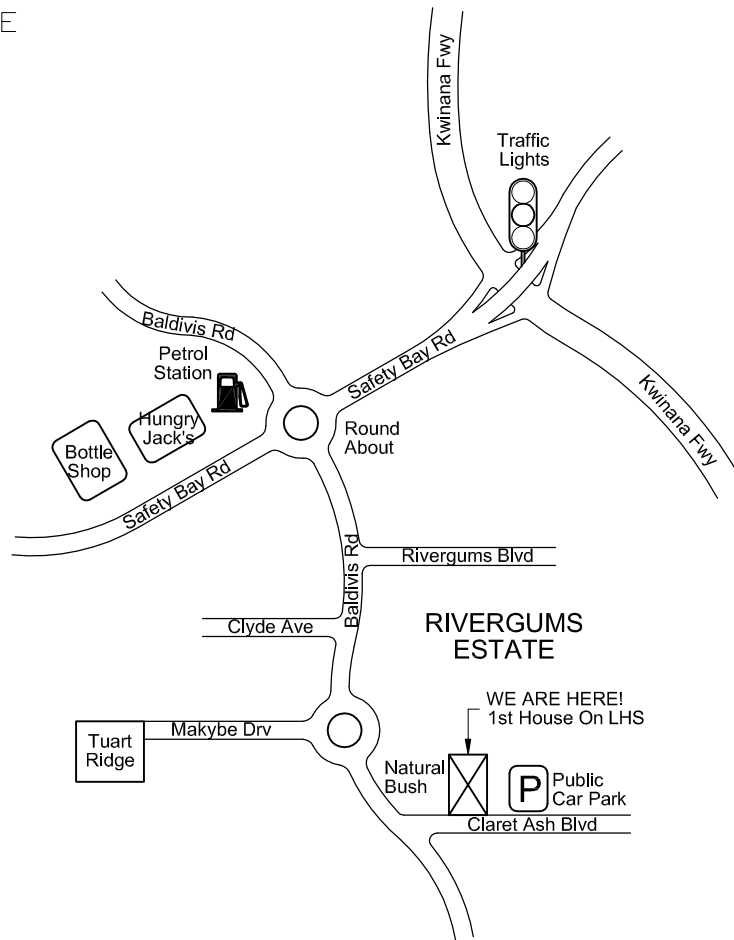

MUD MAP

NOT TO SCALE

ADDRESS:

PEMBERTON DISPLAY @ CLARET ASH BOULEVARD,
RIVERGUMS ESTATE,
BALDIVIS

Cedar
Homes

Classic Timber Homes

152 Balcatta Road
Balcatta WA 6021
PH: (08) 9240 2125
FAX: (08) 9240 2126

All Designs ©Copyright